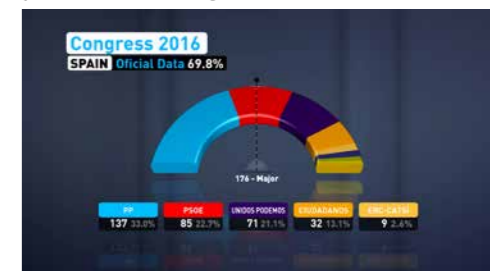

NOT JUST FOR THE ELECTION DAY

With Aston Elections you can choose any of the **available templates** for elections shows, graphics for promotional and marketing campaigns, polls or any business graphics.